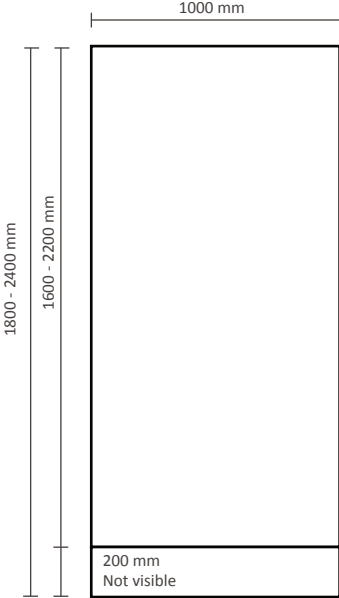

Roll-Banner Premium

Graphical specifications

85x160-220cm (RBP085)

100x160-220cm (RBP100)

120x160-220cm (RBP120)

150x160-220cm (RBP150)