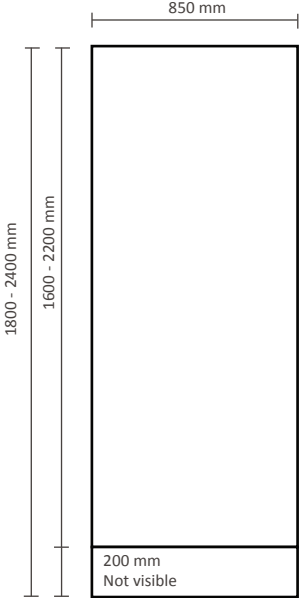

Roll-Banner Premium

Graphical specifications

85x160-220cm (RBP085)

100x160-220cm (RBP100)

120x160-220cm (RBP120)

150x160-220cm (RBP150)