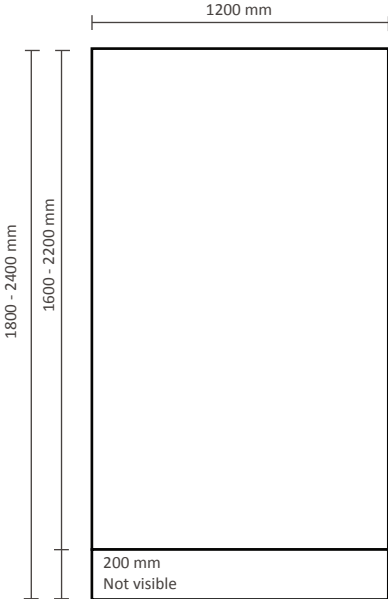

Roll-Banner Premium

Graphical specifications

85x160-220cm (RBP085)

100x160-220cm (RBP100)

120x160-220cm (RBP120)

150x160-220cm (RBP150)