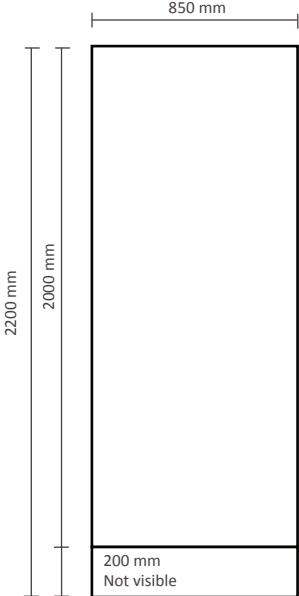

Roll-Banner Double

Graphical specifications

85x200cm (RBD085)

100x200cm (RBD100)