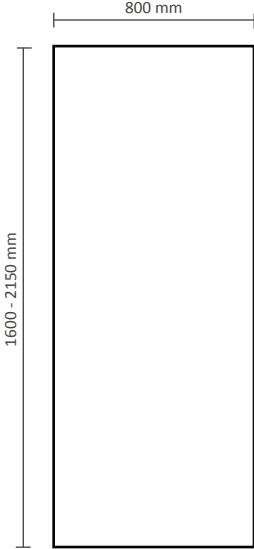

L-Banner Telescopic

Graphical specifications

80x160-215cm (LB080)

100x160-215cm (LB100)